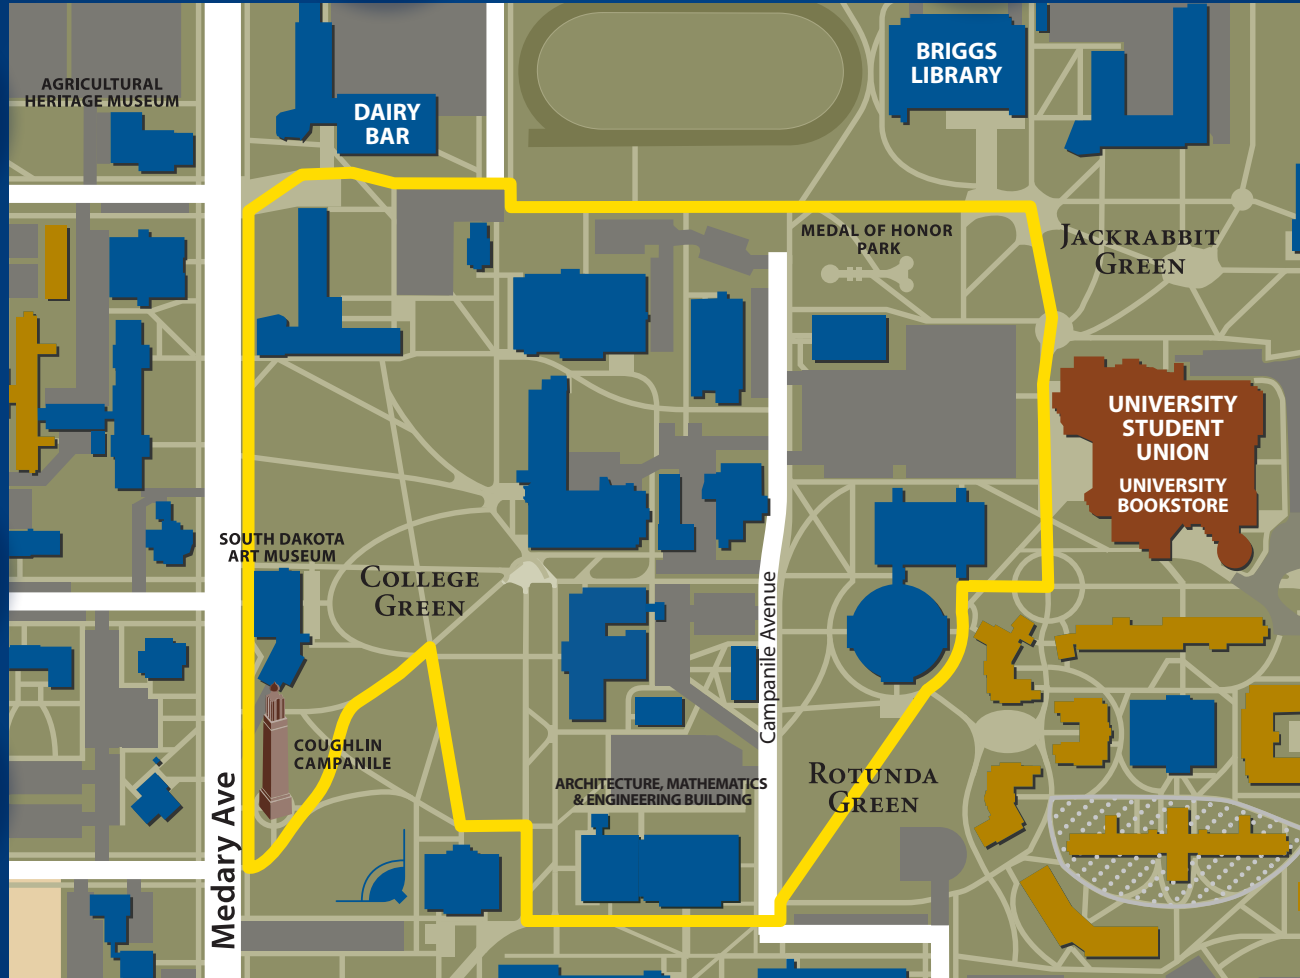

Break Up Your Day and Move!

1 Mile Route

Dairy Bar

Briggs Library

Agricultural Heritage Museum

SD Art Museum

Coughlin Campanile

Architecture, Mathematics & Engineering Building

#JACKSmove
#SDSUHealth