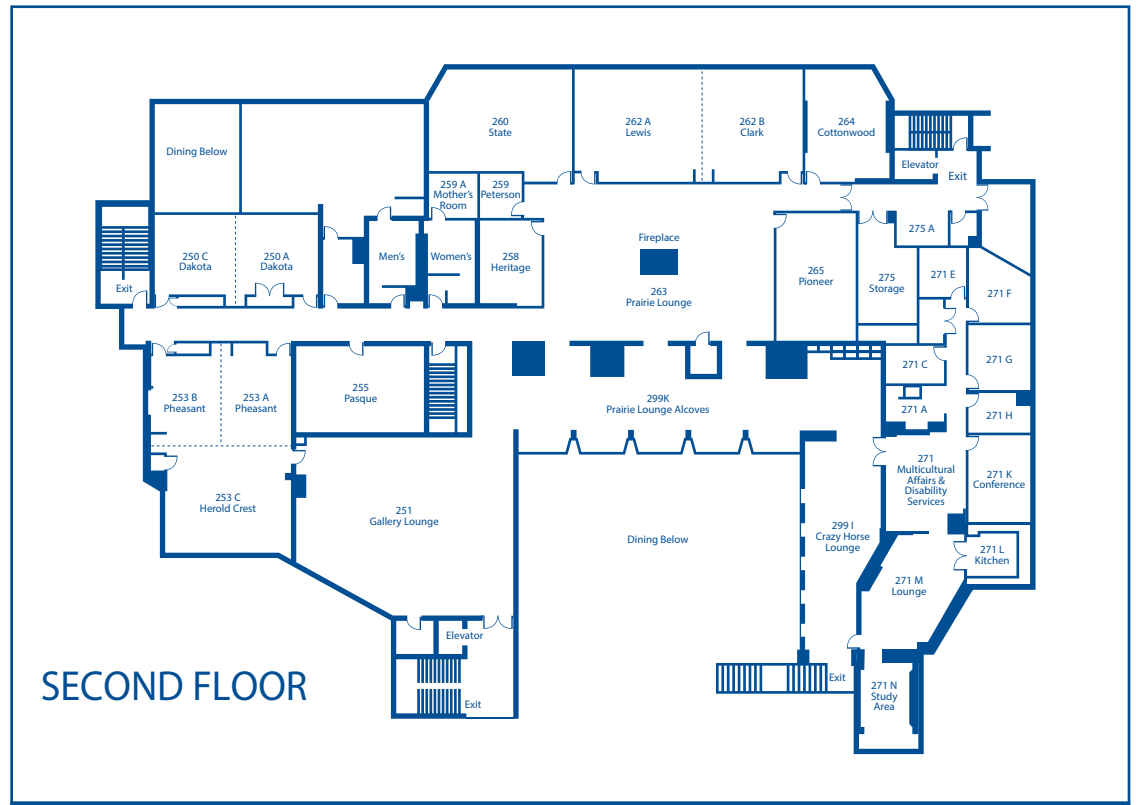

FIRST FLOOR

**SOUTH DAKOTA
STATE UNIVERSITY**

University Student Union

SECOND FLOOR

LOWER LEVEL

- | | | | |
|---|--|--|--|
| <p>FIRST FLOOR
 101 A, B Volstorff Ballroom
 103 Jackrabbit Room
 126 Dining (Created with Love, Mein Bowl, Chick-Fil-A)
 128 Students' Association
 136 Center for Student Engagement
 136 Fraternity and Sorority Life
 136 B University Program Council
 140 Card Services
 146 University Bookstore
 150 Events Services, Information Exchange & New Student Orientation
 150 S Black Hills Room</p> | <p>152 Einstein Bros. Bagels
 160 The Market
 165 Weary Wil's Sports Grill
 169 A Campanile Room
 169 B Hobo Day Gallery
 199 J Volstorff Lounge</p> | <p>260 State Room
 262 A, B Lewis & Clark Room
 263 Prairie Lounge
 264 Cottonwood Room
 265 Pioneer Room
 271 Multicultural and Disability Services
 299 I Crazy Horse Lounge</p> | <p>065 Walder
 065 F Deerfield
 069 Collegian
 073 Campus Dining Main Office
 081 State Tech</p> |
| <p>SECOND FLOOR
 250 A, C Dakota Room
 251 Gallery Lounge
 253 A, B Pheasant Room
 253 C Herold Crest Room
 255 Pasque Room
 258 Heritage Room
 259 A Mother's Room
 259 Peterson Room</p> | <p>LOWER LEVEL
 050 Jacks' Place
 053 Shared Services
 054 Hobo Day Office
 056 BluePrint
 057 KSDJ
 058 Campus Dining/Catering</p> | | |