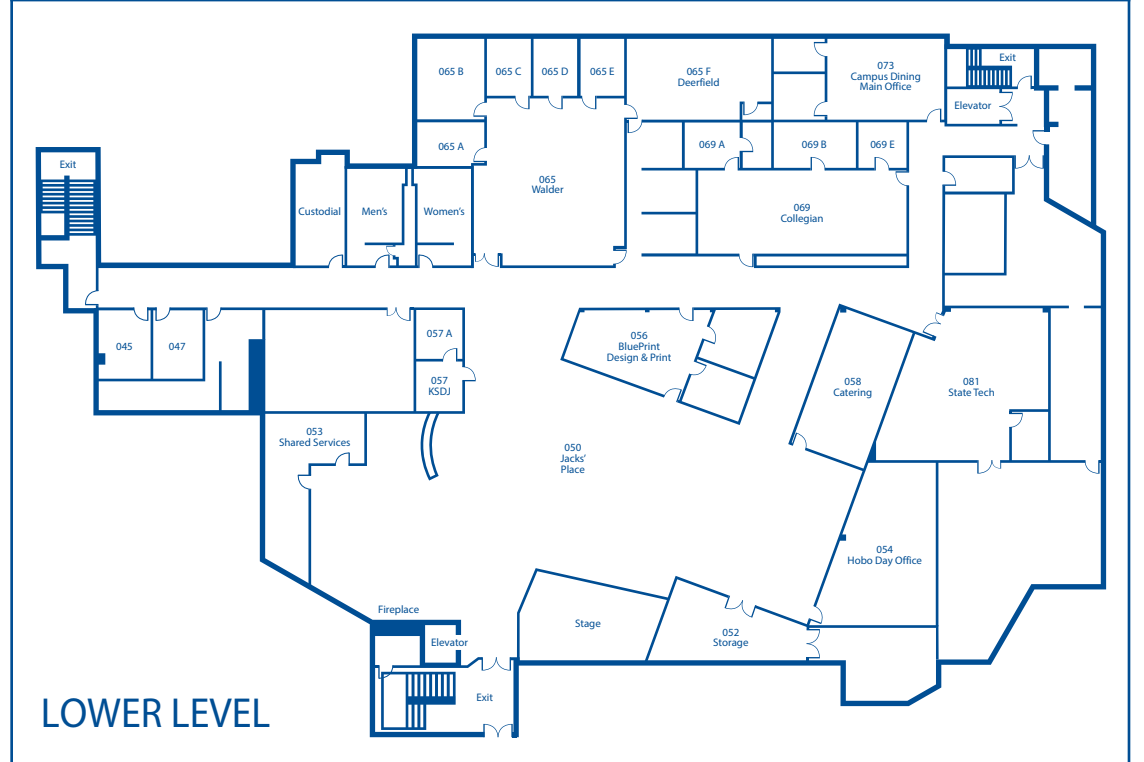

FIRST FLOOR

**SOUTH DAKOTA
STATE UNIVERSITY**

University Student Union

SECOND FLOOR

LOWER LEVEL

- | | | | |
|---|--|--|--|
| <p>FIRST FLOOR
 101 A, B Volstorff Ballroom
 103 Jackrabbit Room
 126 Dining (Created with Love, Mein Bowl, Chick-Fil-A)
 128 Students' Association
 136 Center for Student Engagement
 136 Fraternity and Sorority Life
 136 B University Program Council
 140 Card Services
 146 University Bookstore
 150 Events Services, Information Exchange & New Student Orientation
 150 S Black Hills Room</p> | <p>152 Einstein Bros. Bagels
 160 The Market
 165 Weary Wil's Sports Grill
 169 A Campanile Room
 169 B Hobo Day Gallery
 199 J Volstorff Lounge</p> | <p>260 State Room
 262 A, B Lewis & Clark Room
 263 Prairie Lounge
 264 Cottonwood Room
 265 Pioneer Room
 271 Multicultural and Disability Services
 299 I Crazy Horse Lounge</p> | <p>065 Walder
 065 F Deerfield
 069 Collegian
 073 Campus Dining Main Office
 081 State Tech</p> |
| <p>SECOND FLOOR
 250 A, C Dakota Room
 251 Gallery Lounge
 253 A, B Pheasant Room
 253 C Herold Crest Room
 255 Pasque Room
 258 Heritage Room
 259 A Mother's Room
 259 Peterson Room</p> | <p>LOWER LEVEL
 050 Jacks' Place
 053 Shared Services
 054 Hobo Day Office
 056 BluePrint
 057 KSDJ
 058 Campus Dining/Catering</p> | | |