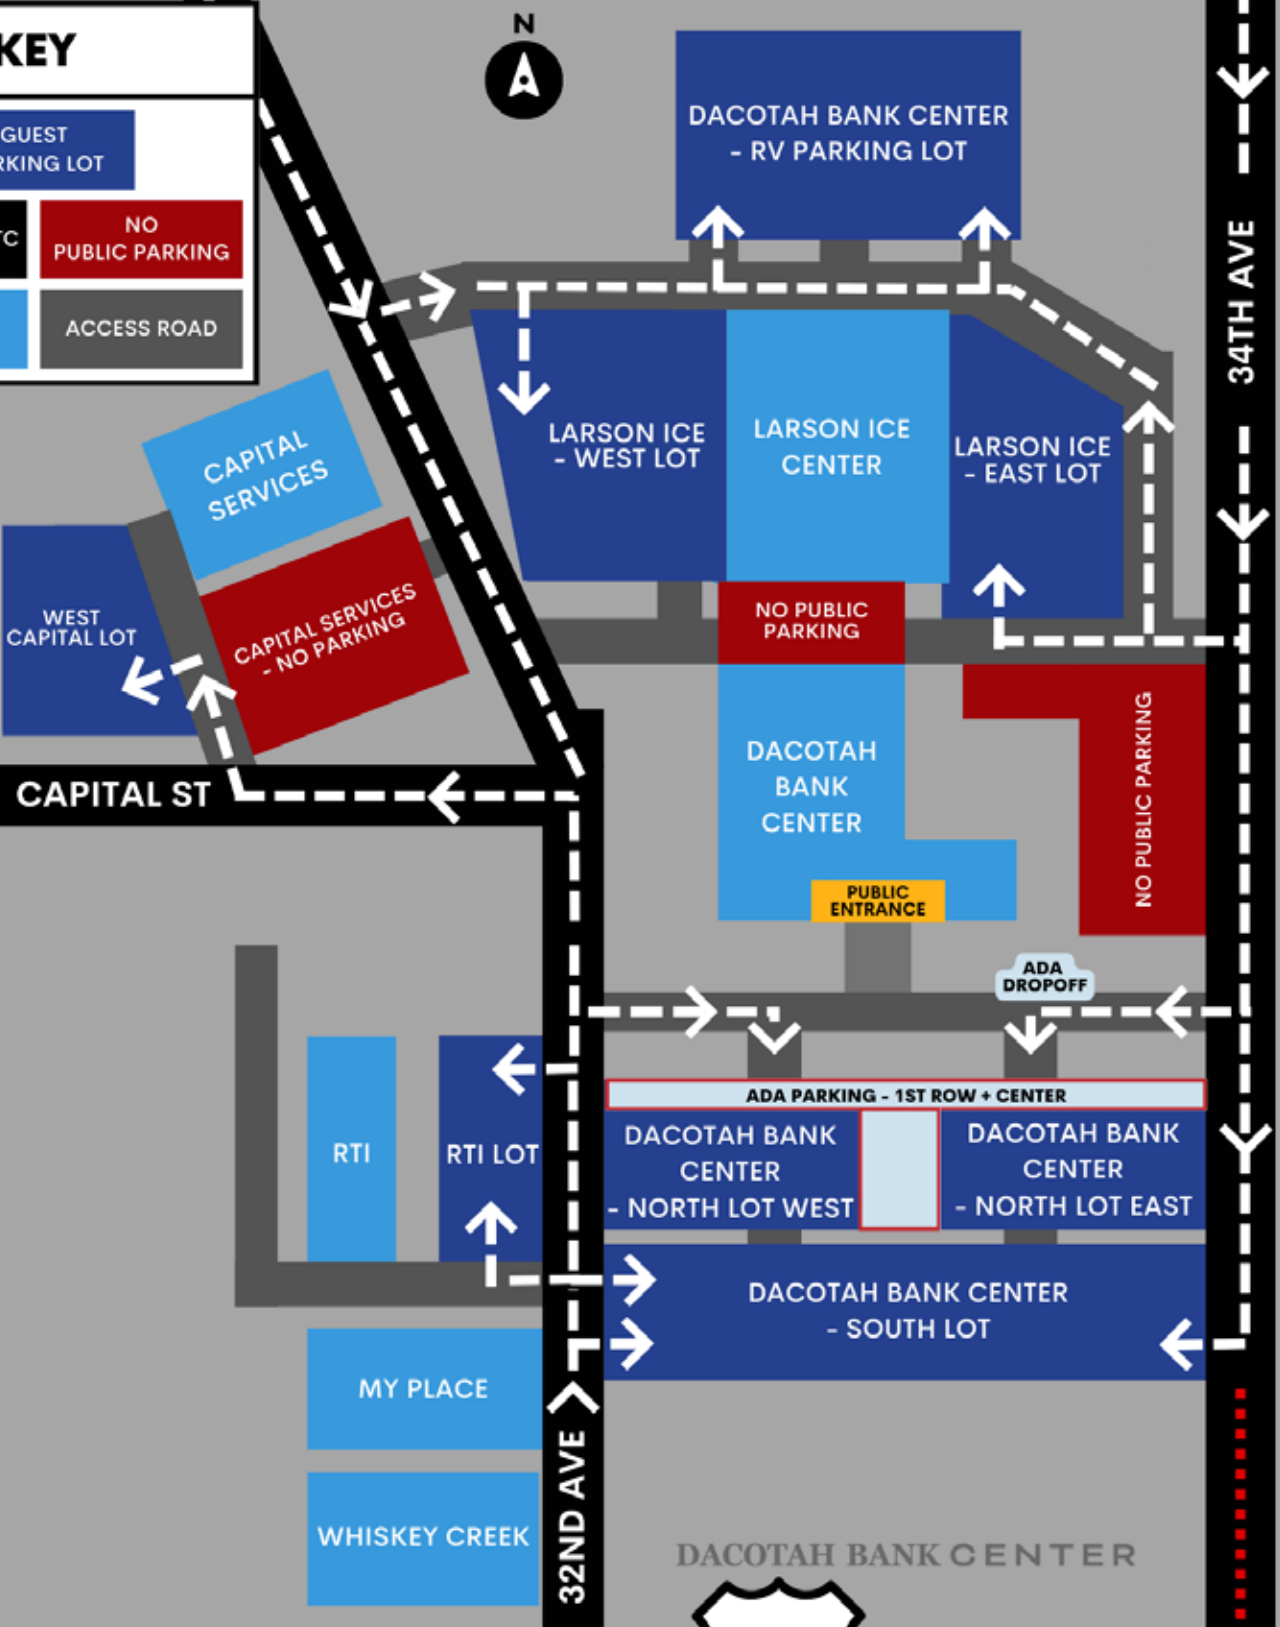

# SOUTH DAKOTA STATE UNIVERSITY GRADUATION TRAFFIC PLAN

MAY 4, 2024 ||| SESSIONS: 10AM | 2PM | 6PM

**ARRIVING**

USE  
EXIT 133

## KEY

GUEST  
PARKING LOT

STREET/HWY/ETC

NO  
PUBLIC PARKING

BUSINESS OR  
BUILDING

ACCESS ROAD

USE EXIT 133

USE EXIT 133

34TH SOUTH  
CLOSED FOR  
CONSTRUCTION