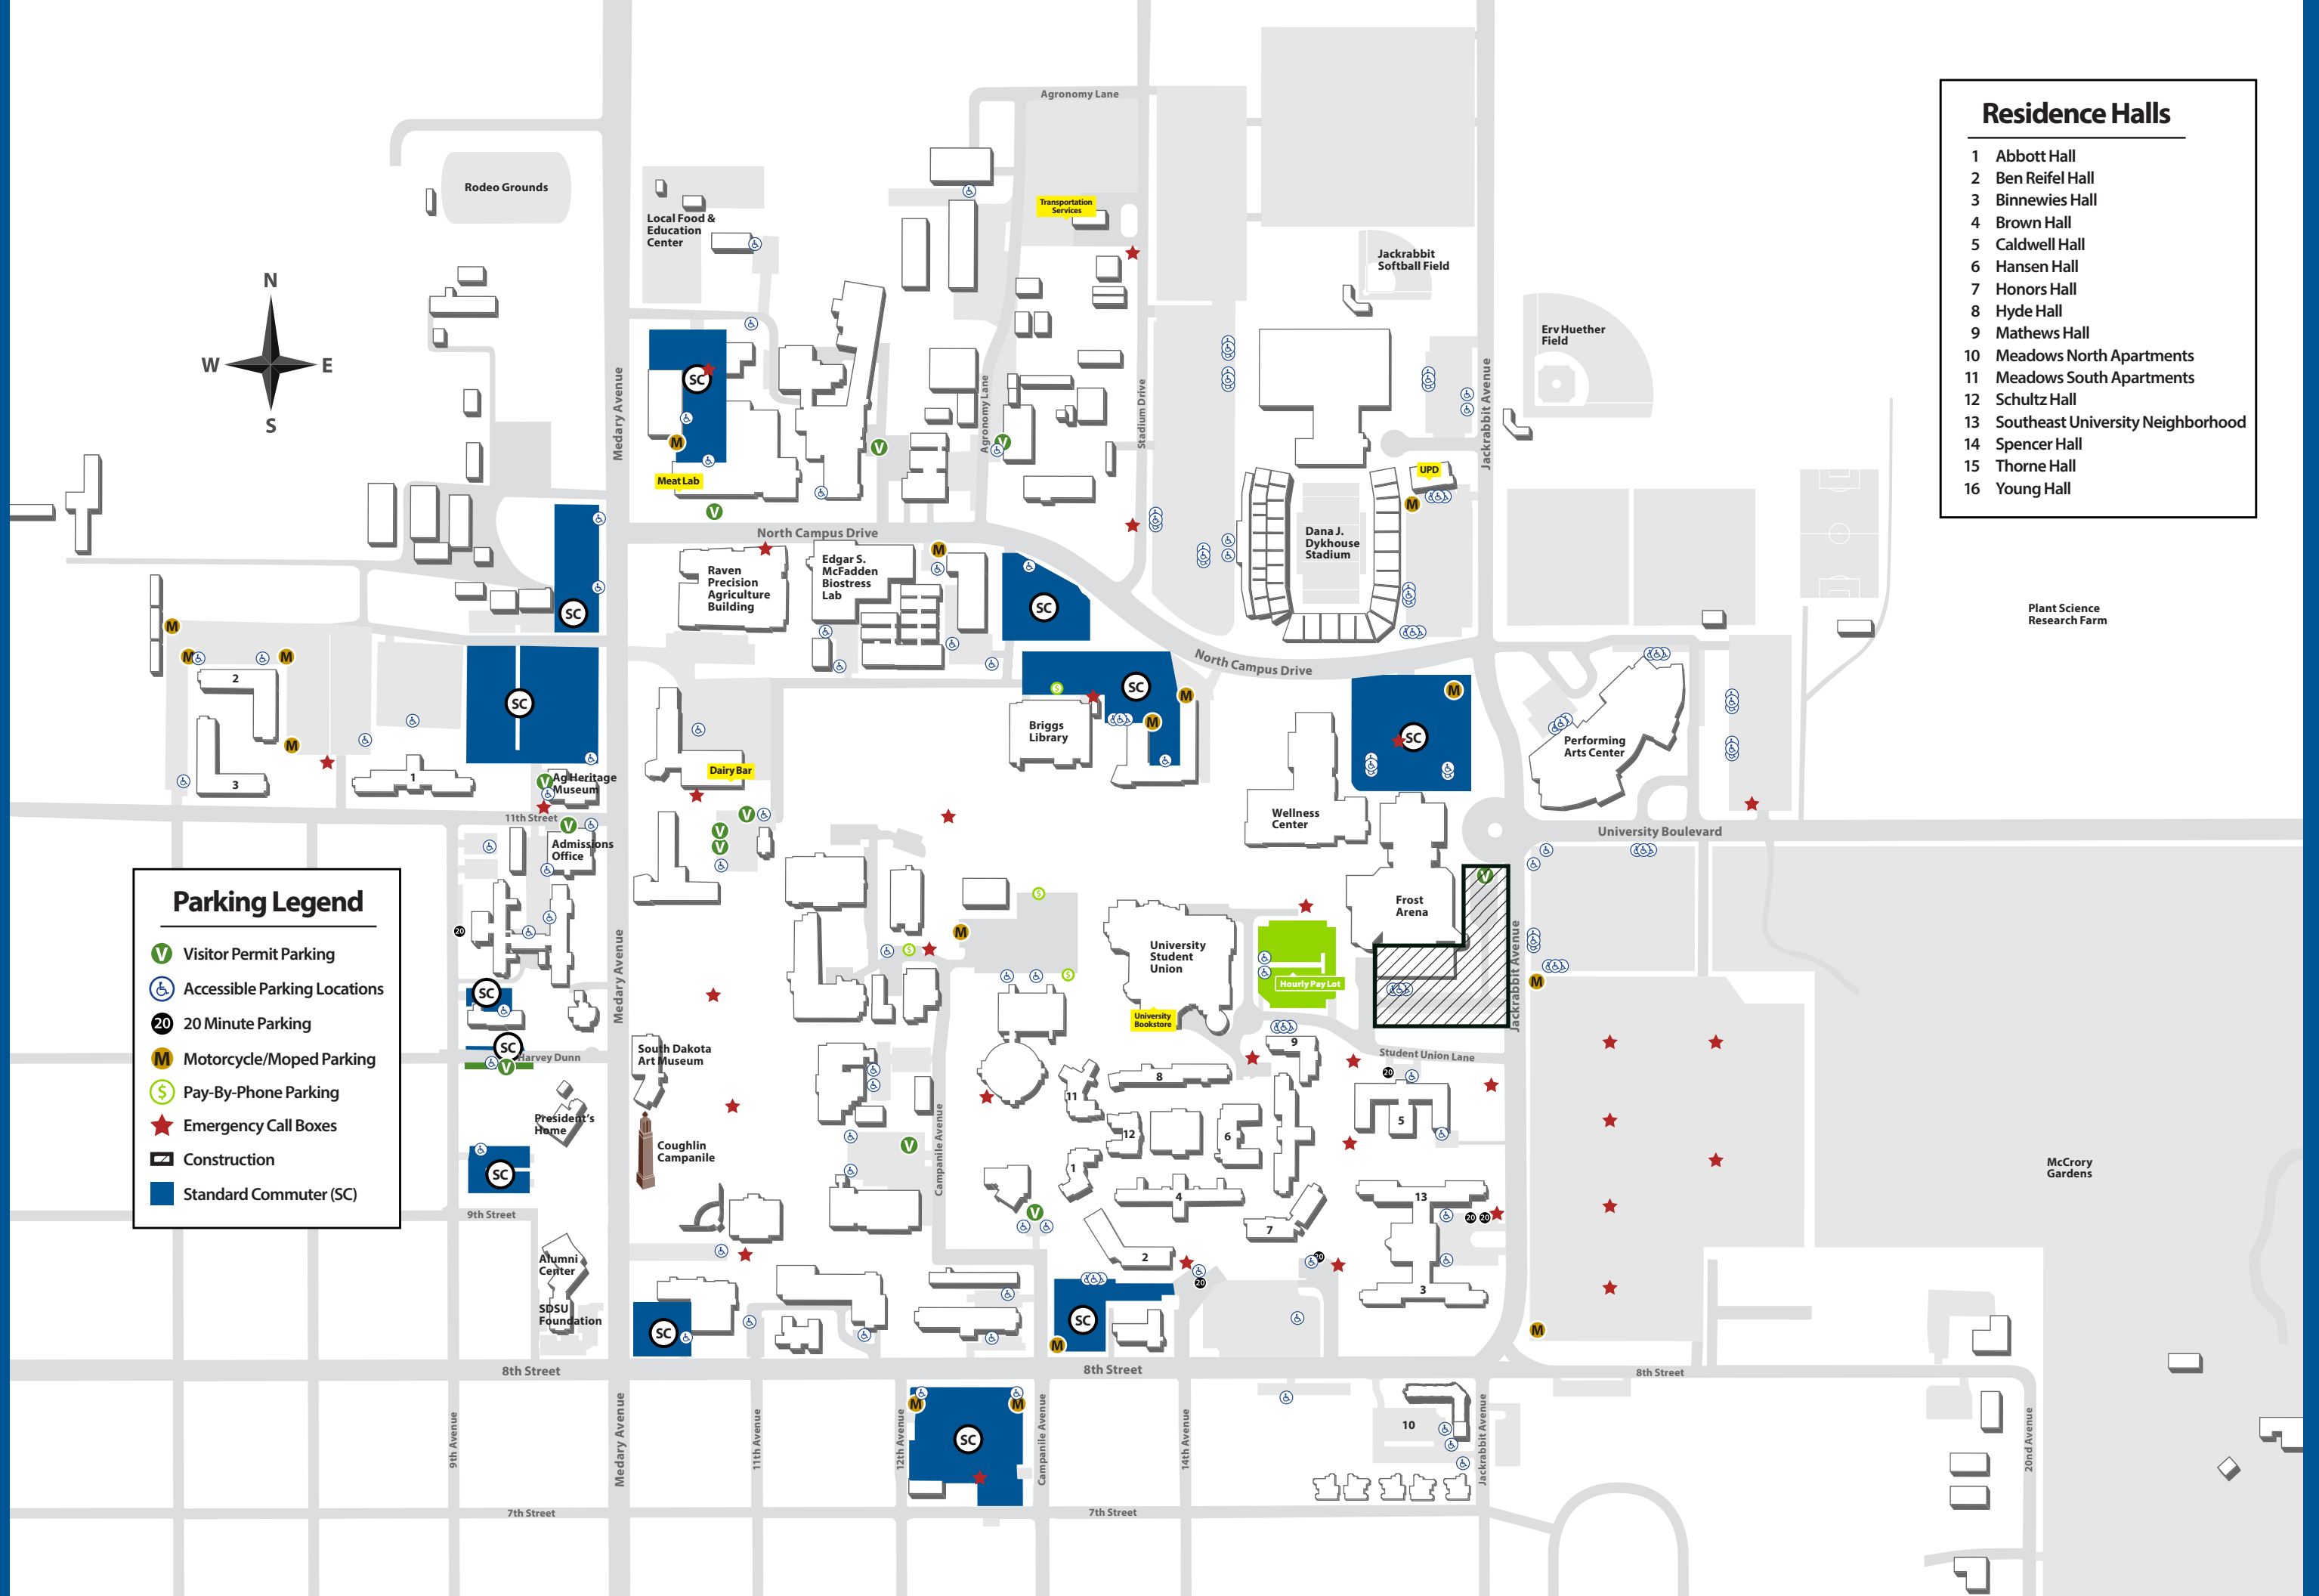

Parking Legend

- Visitor Permit Parking
- Accessible Parking Locations
- 20 Minute Parking
- Motorcycle/Moped Parking
- Pay-By-Phone Parking
- Emergency Call Boxes
- Construction
- Standard Commuter (SC)

Residence Halls

1. 1 Abbott Hall
2. 2 Ben Reifel Hall
3. 3 Binnewies Hall
4. 4 Brown Hall
5. 5 Caldwell Hall
6. 6 Hansen Hall
7. 7 Honors Hall
8. 8 Hyde Hall
9. 9 Mathews Hall
10. 10 Meadows North Apartments
11. 11 Meadows South Apartments
12. 12 Schultz Hall
13. 13 Southeast University Neighborhood
14. 14 Spencer Hall
15. 15 Thorne Hall
16. 16 Young Hall