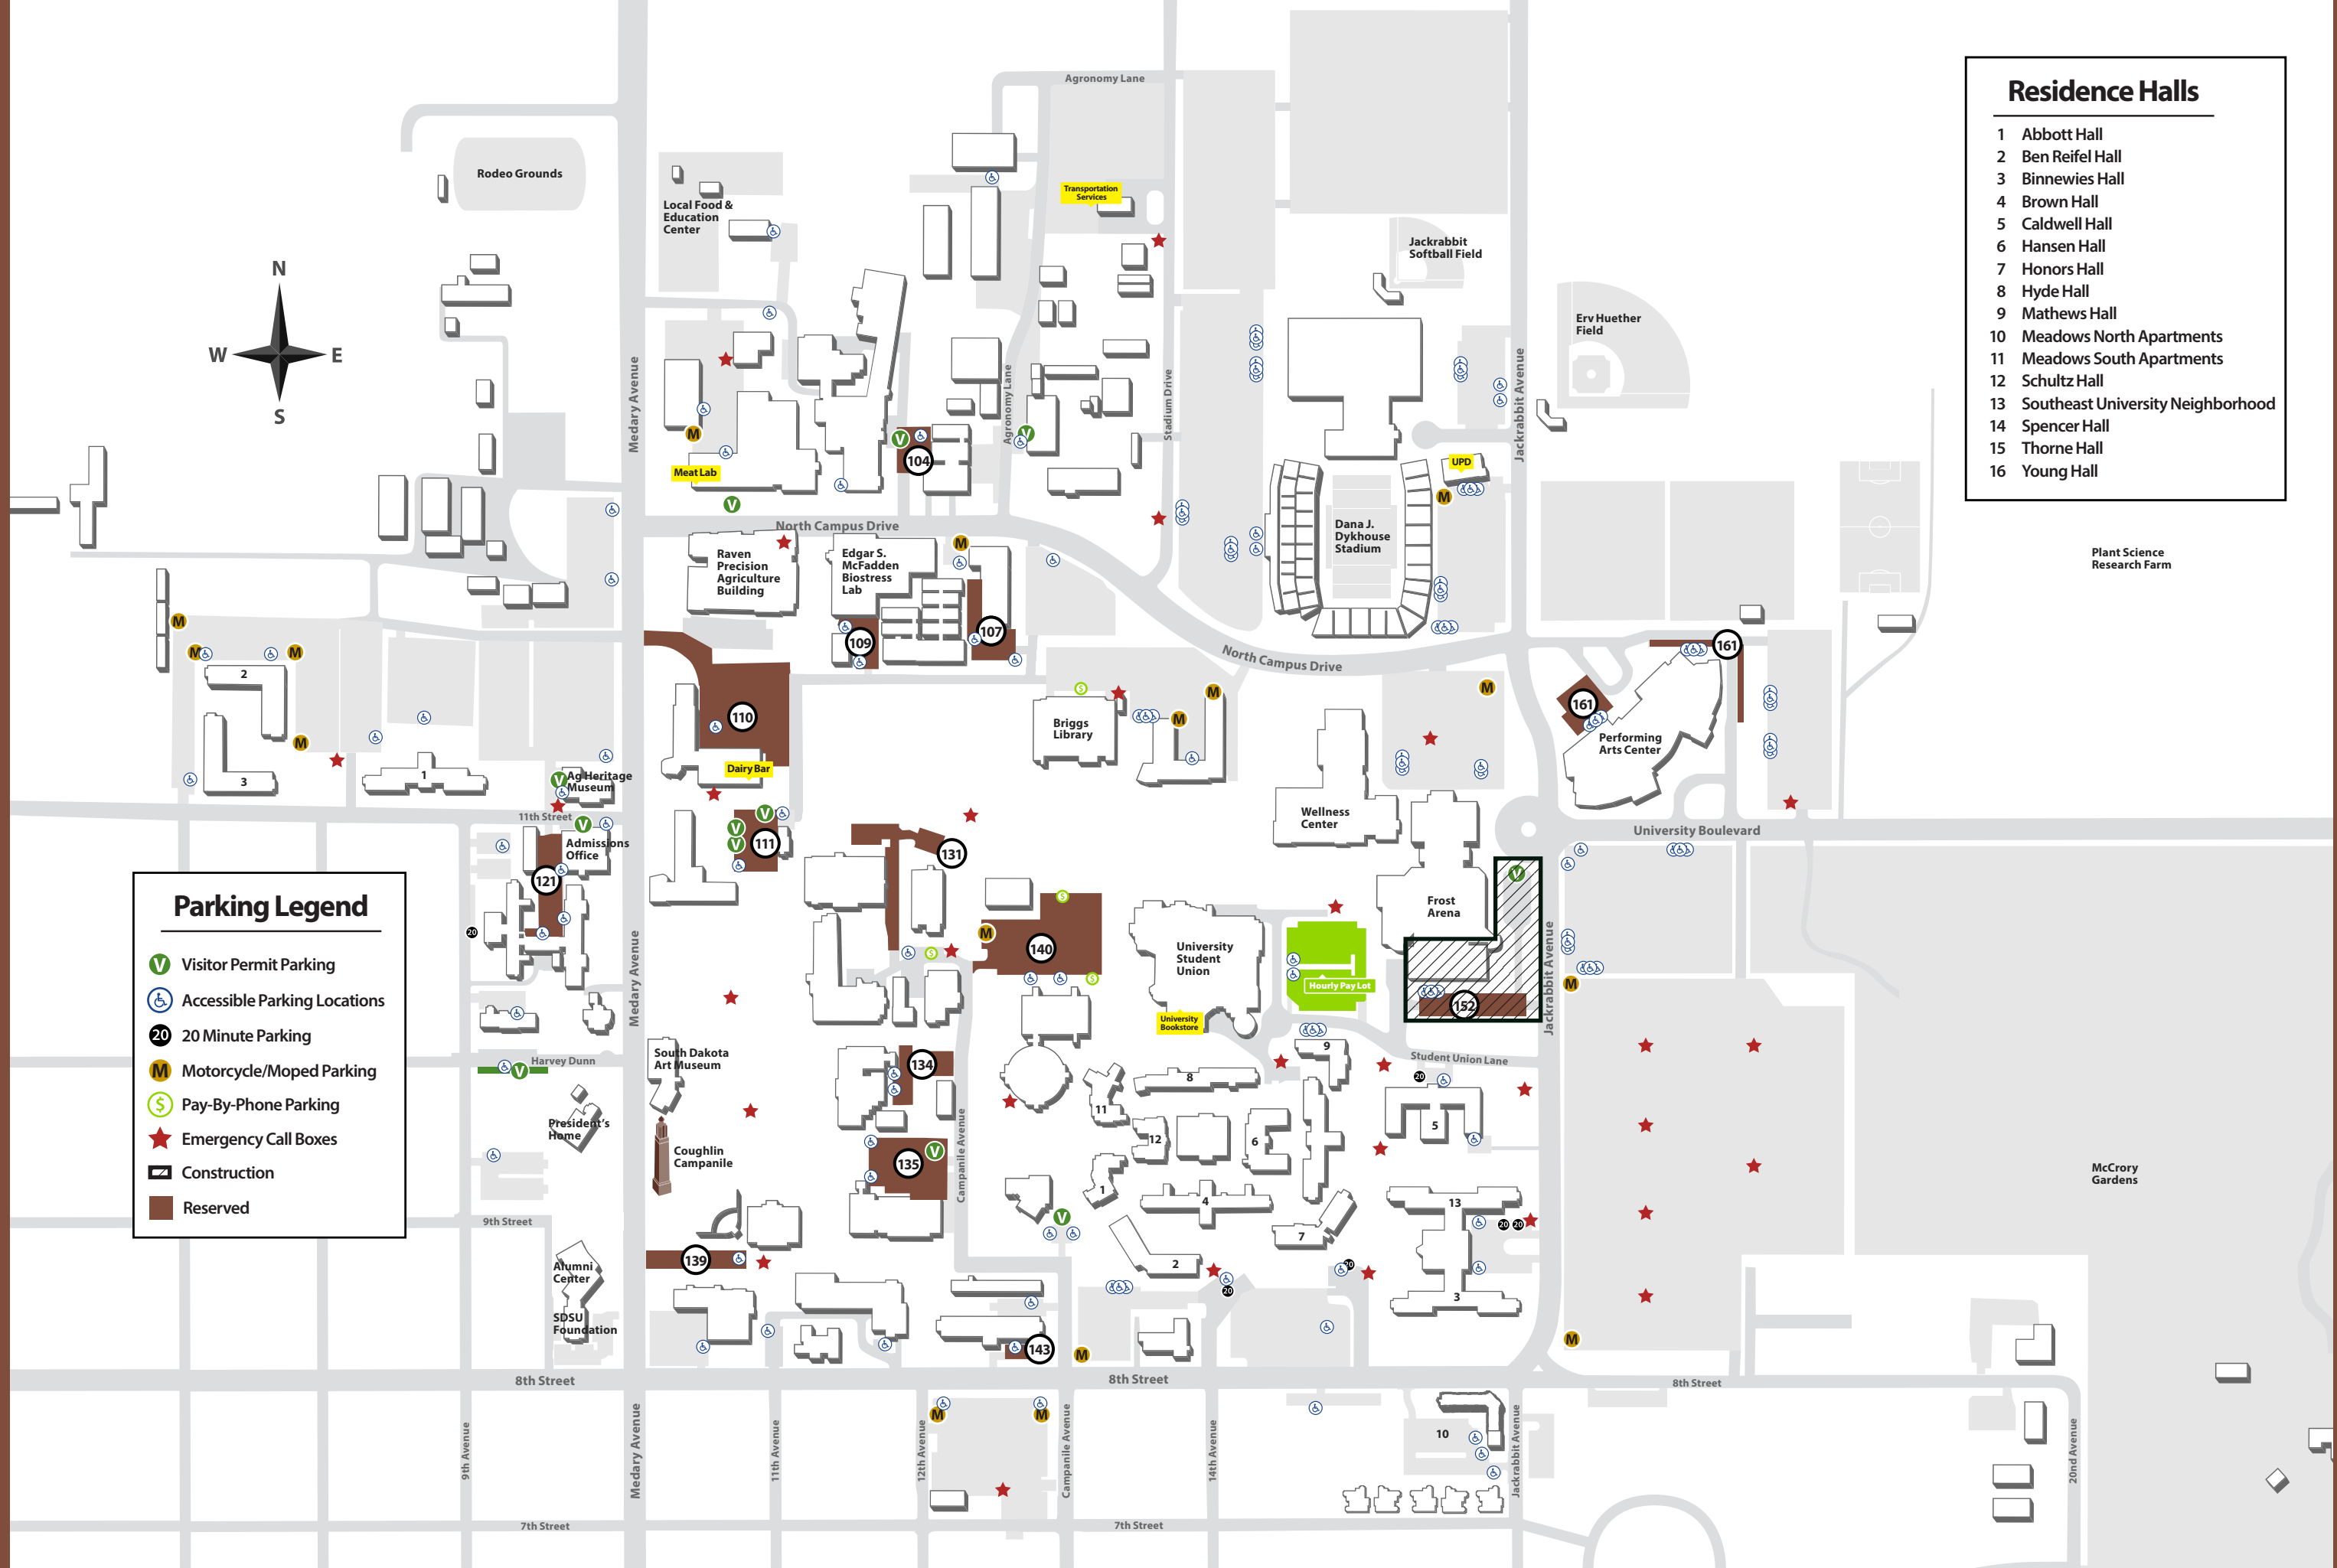

Parking Legend

- Visitor Permit Parking
- Accessible Parking Locations
- 20 Minute Parking
- Motorcycle/Moped Parking
- Pay-By-Phone Parking
- Emergency Call Boxes
- Construction
- Reserved

Residence Halls

1. 1 Abbott Hall
2. 2 Ben Reifel Hall
3. 3 Binnewies Hall
4. 4 Brown Hall
5. 5 Caldwell Hall
6. 6 Hansen Hall
7. 7 Honors Hall
8. 8 Hyde Hall
9. 9 Mathews Hall
10. 10 Meadows North Apartments
11. 11 Meadows South Apartments
12. 12 Schultz Hall
13. 13 Southeast University Neighborhood
14. 14 Spencer Hall
15. 15 Thorne Hall
16. 16 Young Hall

Plant Science Research Farm

McCroly Gardens