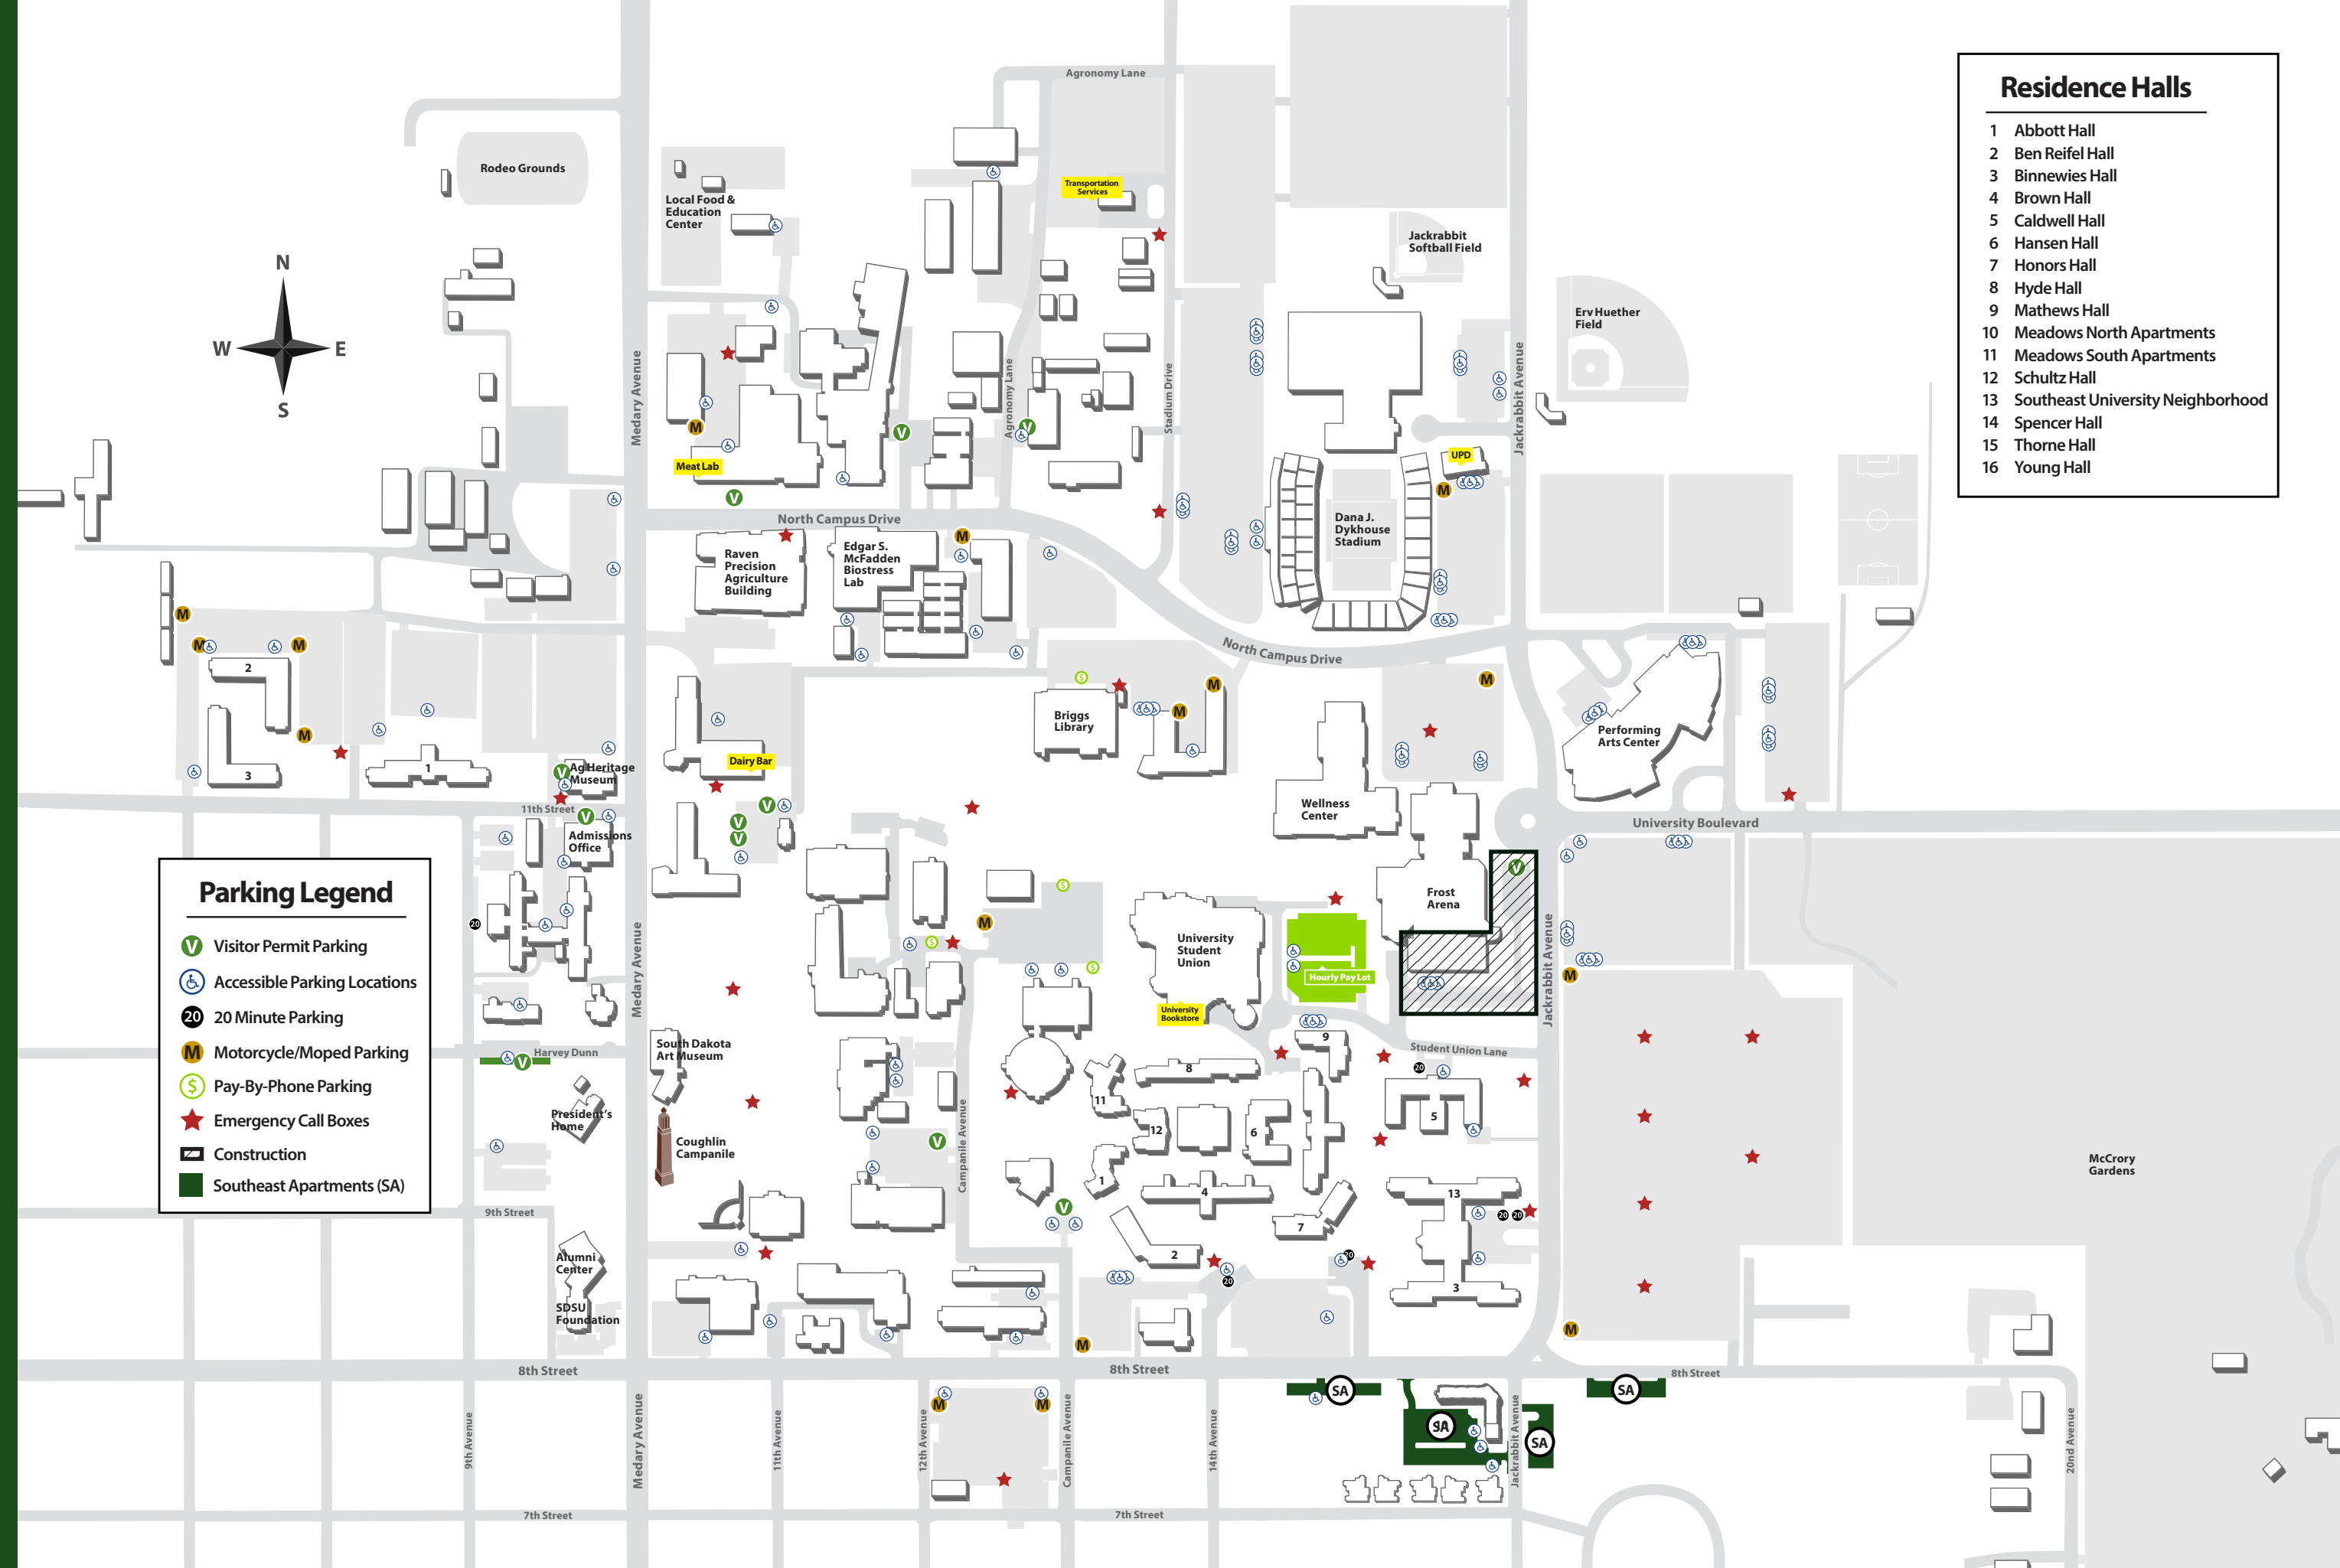

1. ### Residence Halls
1. 1 Abbott Hall
  2. 2 Ben Reifel Hall
  3. 3 Binnewies Hall
  4. 4 Brown Hall
  5. 5 Caldwell Hall
  6. 6 Hansen Hall
  7. 7 Honors Hall
  8. 8 Hyde Hall
  9. 9 Mathews Hall
  10. 10 Meadows North Apartments
  11. 11 Meadows South Apartments
  12. 12 Schultz Hall
  13. 13 Southeast University Neighborhood
  14. 14 Spencer Hall
  15. 15 Thorne Hall
  16. 16 Young Hall

Parking Legend

- Visitor Permit Parking
- Accessible Parking Locations
- 20 Minute Parking
- Motorcycle/Moped Parking
- Pay-By-Phone Parking
- Emergency Call Boxes
- Construction
- Southeast Apartments (SA)