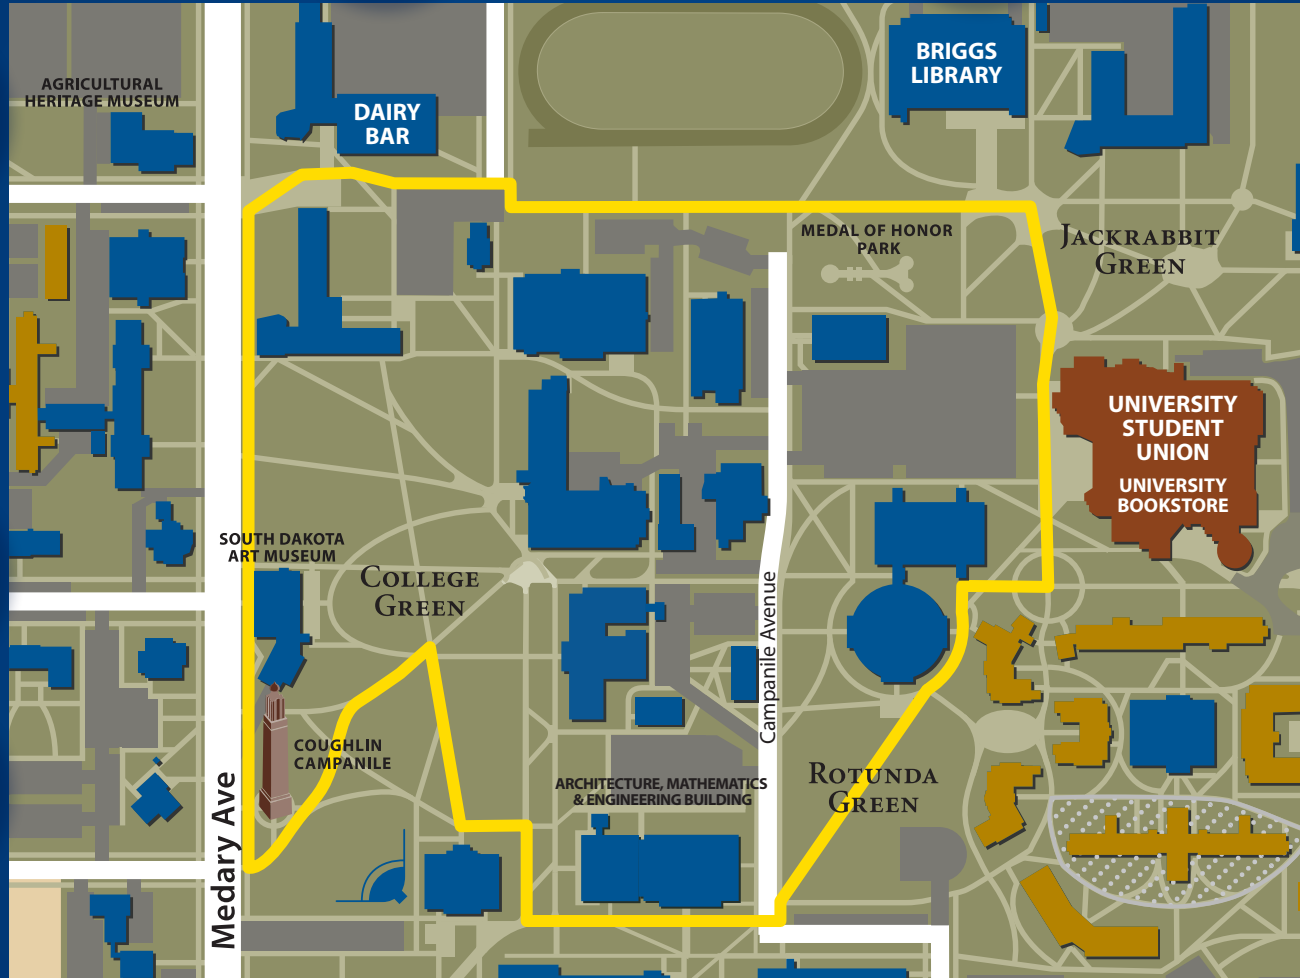

Break Up Your Day and Move!

1 Mile Route

Dairy Bar

Briggs Library

Agricultural Heritage Museum

SD Art Museum

Coughlin Campanile

Walking path - yellow line

Architecture, Mathematics & Engineering Building

Jackrabbit Green

University Student Union

Support provided by a South Dakota Department of Health WORKWELL Grant awarded to the Department of Health and Nutritional Sciences within the College of Education and Human Sciences.

#JACKSmove
#SDSUHealth